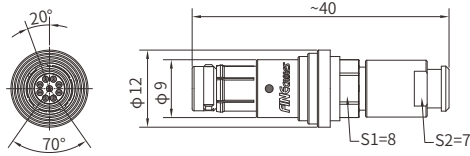

PSG Straight Plug, Cable Collet (Three Keys)

- Connector series: PSG
- Contact: Male
- Locking type: Self-locking
- Orientation type: Straight
- Part No.: PSG.0R.XXX.KLACXXZ
- Mated with: FRG.0R.XXX.KLL

Note: "X" refers to part number definition on page 126

General Information

Ambient temperature:	-20°C ~ + 80°C
Endurance:	≥3000 cycles
Insulator:	PEEK
Connector contacts:	Brass with gold plated
Coupling nut/screw:	Brass with black Cr plated

Housing:	Brass with black Cr plated
Insulator resistance:	≥100MΩ
IP rating:	IP 68
Shielding efficiency:	at 10MHz>75dB/at 1GHz>40dB
Salt spray corrosion test:	>144h

FRG Fixed Socket With Earthing Tag, Front Fasten (Three Keys)

- Connector series: FRG
- Contact: Female
- Locking type: Self-locking
- Orientation type: Straight
- Part No.: FRG.0R.XXX.KLL
- Mated with: PSG.0R.XXX.KLACXXZ

Note: "X" refers to part number definition on page 126