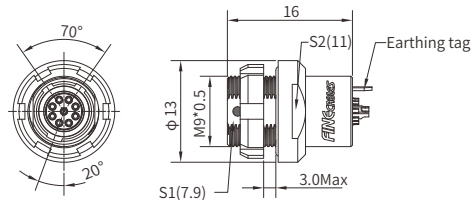

Note: "X" refers to part number definition on page 126

General Information

Ambient temperature:	-20°C ~ + 80°C
Endurance:	≥3000 cycles
Insulator:	PEEK
Connector contacts:	Brass with gold plated
Coupling nut/screw:	Brass with black Cr plated

Housing:	Brass with black Cr plated
Insulator resistance:	≥100MΩ
IP rating:	IP 68
Shielding efficiency:	at 10MHz>75dB/at 1GHz>40dB
Salt spray corrosion test:	>144h

FRG Fixed Socket With Earthing Tag, Front Fasten (Three Keys)

- Connector series: FRG
- Contact: Female
- Locking type: Self-locking
- Orientation type: Straight
- Part No.: FRG.0R.XXX.KLL
- Mated with: PSG.0R.XXX.KLACXXZ

Note: "X" refers to part number definition on page 126

General Information

Ambient temperature:	-20°C ~ + 80°C
Endurance:	≥3000 cycles
Insulator:	PEEK
Connector contacts:	Brass with gold plated
Coupling nut/screw:	Brass with black Cr plated

Housing:	Brass with black Cr plated
Insulator resistance:	≥100MΩ
IP rating:	IP 68
Shielding efficiency:	at 10MHz>75dB/at 1GHz>40dB
Salt spray corrosion test:	>144h